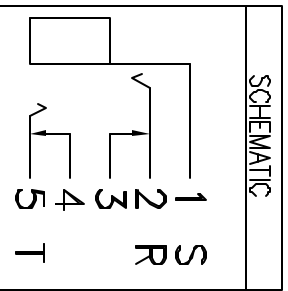

HOLE LAYOUT  
(TOP VIEW)

SPECIFICATIONS:  
 RATING: 12V DC @ 1A  
 CONTACT RESISTANCE:  
 30 MOHMS MAX  
 INSULATION RESISTANCE:  
 100 MOHMS MIN @ 500V DC  
 WITHSTAND VOLTAGE:  
 500V AC FOR 1 MINUTE  
 LIFE: 5,000 CYCLES

DRAWN BY: APPROVED BY: SCALE: 3X